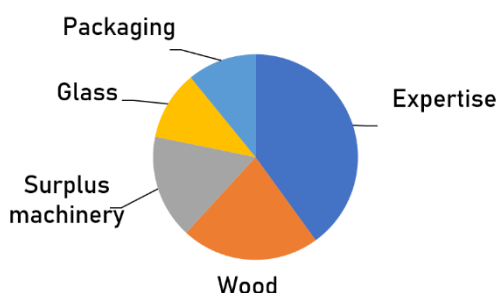

KEY SECTOR 'HAVES'