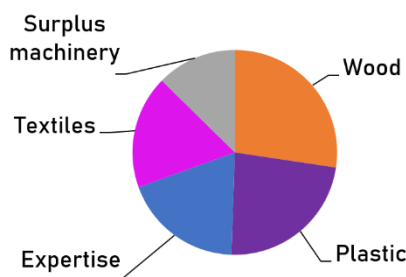

KEY SECTOR 'WANTS'

Contact us

Creativity, innovation and resourcefulness are inherent traits of the creative & digital sector with the potential for advancing a circular economy. Does your company have wasted resources that could be utilised by another? We can provide guidance and site visits to identify these resources, and suitable introductions free of charge. Contact the team today with your resource matching queries and for information on our upcoming events:

E: info@international-synergiesni.com

T: +44 (0) 28 3833 3438

W: <https://www.investni.com/support-for-business/resource-matching-service>

International Synergies NI Ltd

Int_SynergiesNI

International Synergies
NORTHERN IRELAND
industrial ecology solutions

The Resource Matching Service is funded by Invest Northern Ireland and delivered by International Synergies NI Ltd